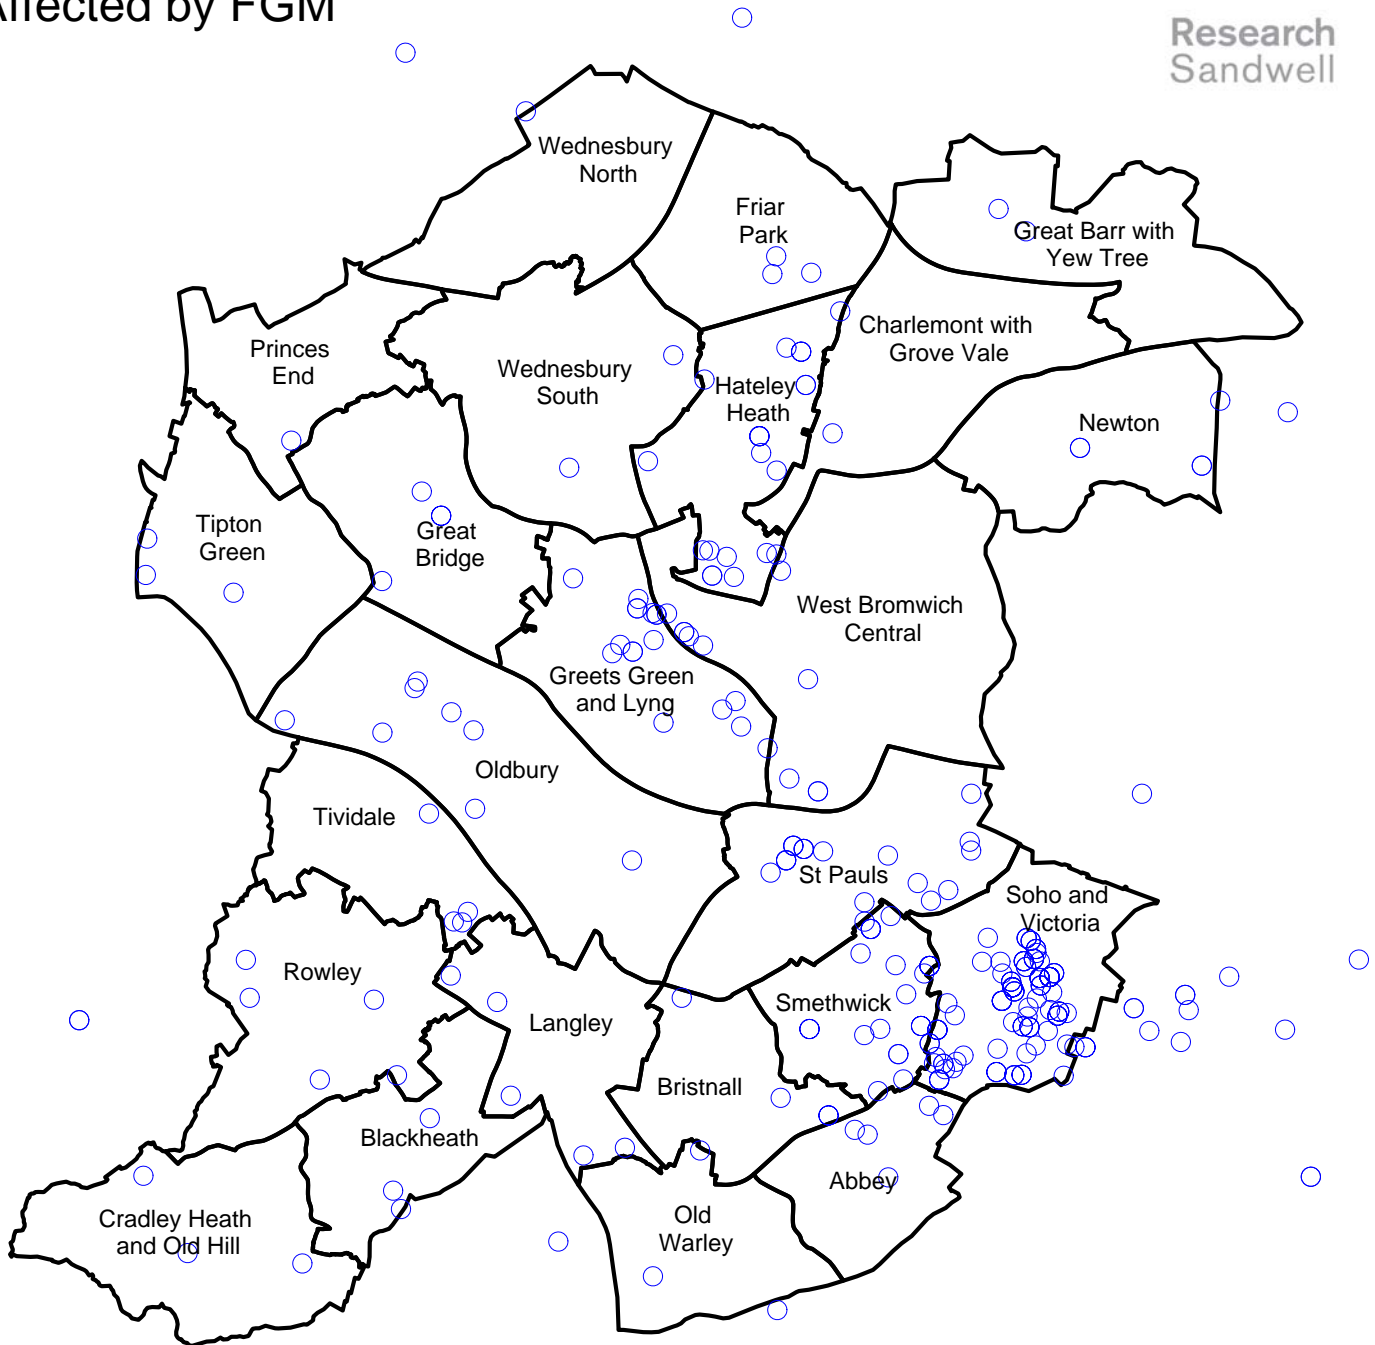

Female Pupils Attending Sandwell Schools with Languages Associated with Countries Affected by FGM

Research Sandwell

Female Pupils Attending Sandwell Schools and Resident in Sandwell with Languages Associated with Countries Affected by FGM

Ward	Count	Ward	Count
Soho and Victoria	112	Great Bridge	4
Smethwick	23	Newton	4
Hateley Heath	21	Tipton Green	3
St Pauls	19	Blackheath	3
Greet's Green and Lyng	17	Cradley Heath and Old Hill	3
West Bromwich Central	10	Friar Park	3
Oldbury	8	Old Warley	2
Abbey	5	Wednesbury South	2
Langley	5	Great Barr with Yew Tree	2
Rowley	5	Princes End	1
Bristnall	4	Charlemont with Grove Vale	1
Tividale	4	Wednesbury South	0
Within the Borough	261		

Source: Sandwell School Census Jan 2014

Key

 Pupil Residential Location

 Sandwell Ward

Research Sandwell, Improvement and Efficiency, Sandwell MBC

Data Source: Sandwell School Census - Jan 2014, Children & Young Peoples Services, Data Intelligence Unit

Contains Ordnance Survey data @ Crown copyright and database right 2014